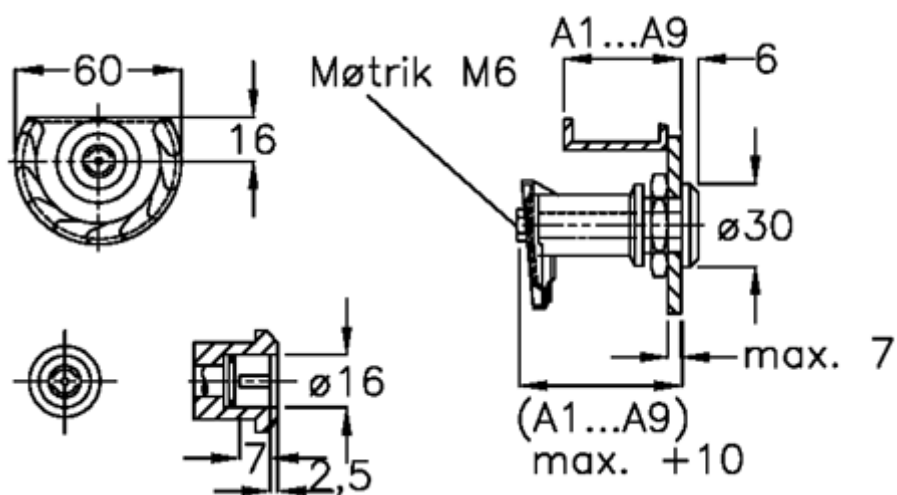

Data Sheet

Article number: 20918036

Description: E+G Door lock
GN 119-VDE-A6

Measures

Door + frame thickness = 42-50

Measure type = A6